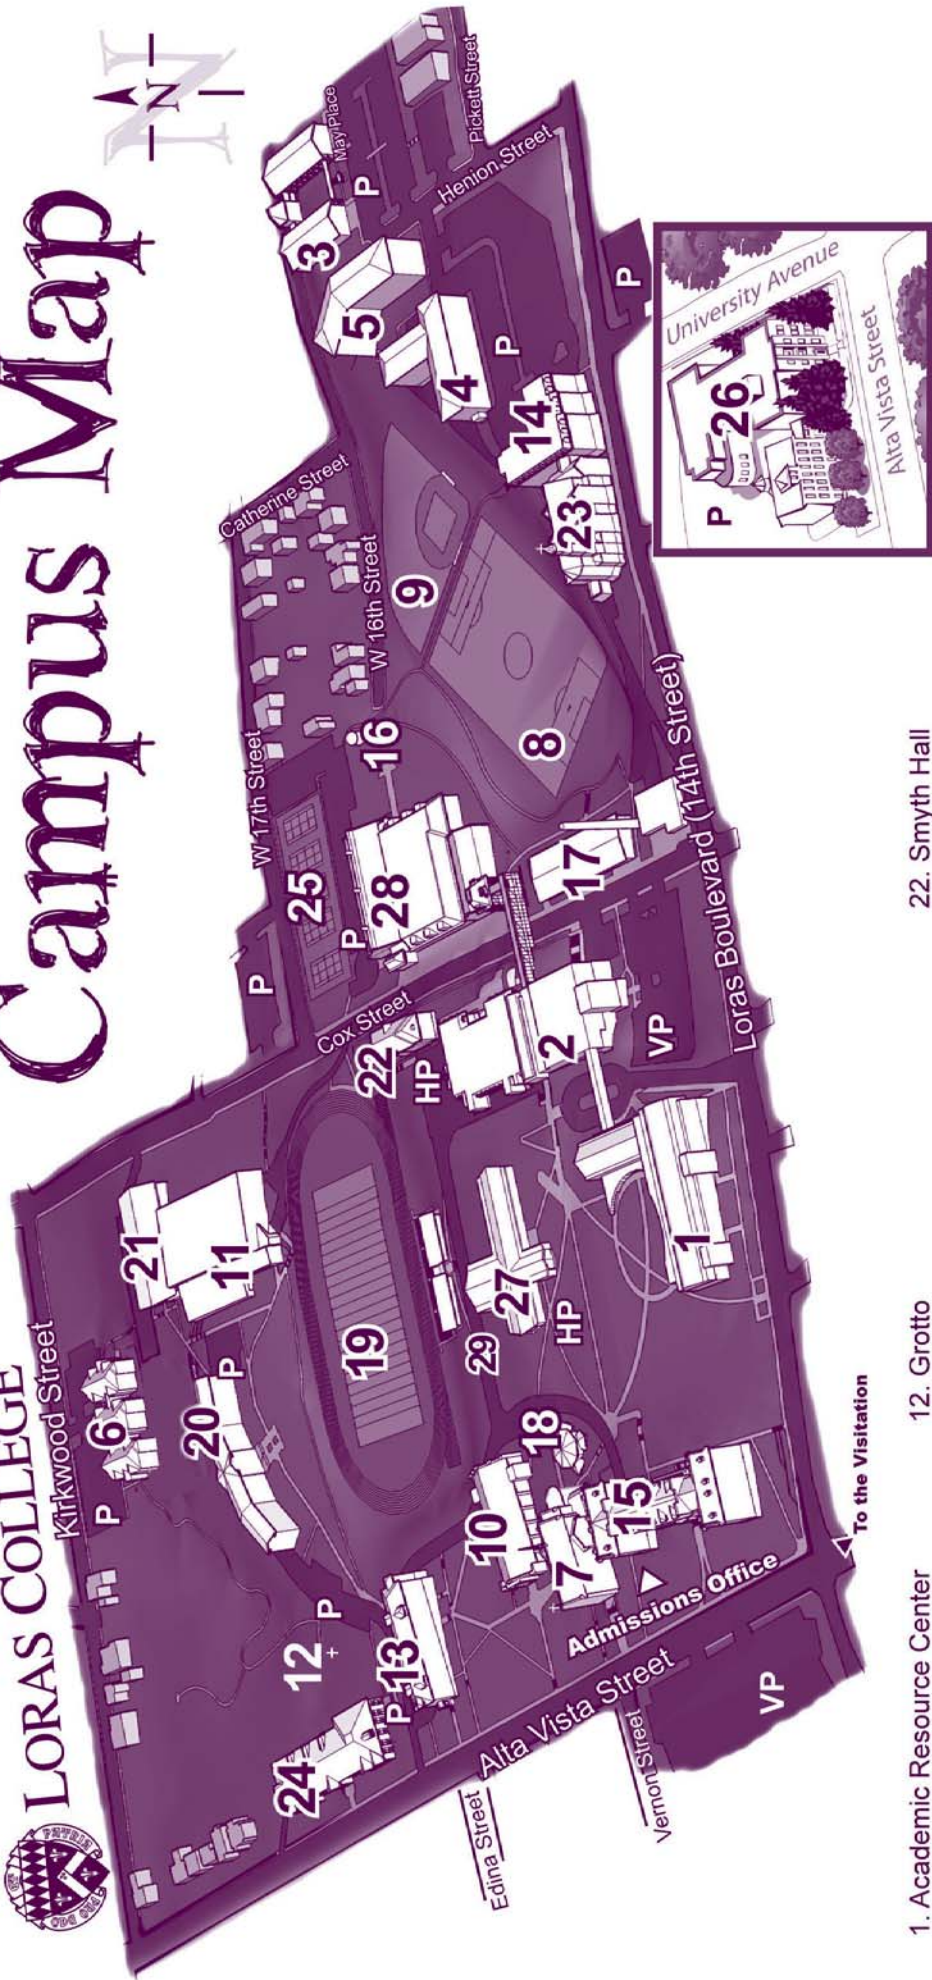

Campus Map

- | | |
|-------------------------------|----------------------------------|
| 1. Academic Resource Center | 22. Smyth Hall |
| 2. Alumni Campus Center | 23. St. Joseph Chapel |
| 3. Lynch-McCarthy Apartments | 24. St. Joseph Hall of Science |
| 4. Beckman Hall | 25. Tennis Courts |
| 5. Binz Hall | 26. Visitation Complex |
| 6. Byrne Oaks Complex | 27. Wahler Hall |
| 7. Christ the King Chapel | 28. Athletic and Wellness Center |
| 8. Faber-Clark Soccer Field | 29. Alumni Plaza |
| 9. Faber-Clark Softball Field | |
| 10. Fieldhouse | |
| 11. Graber Sports Center | |
| | |
| 12. Grotto | |
| 13. Hennessy Hall | |
| 14. Hoffmann Hall | |
| 15. Keane Hall | |
| (Admissions Office) | |
| 16. Observatory | |
| 17. Physical Plant | |
| 18. Heitkamp Planetarium | |
| 19. Rock Bowl Stadium | |
| 20. Rohlman Hall | |
| 21. San Jose Swimming Pool | |

- VP. Visitor Parking Lot
- P. Permit Parking Lot
- HP. Handicapped Parking Only

*be*more.*be*LORAS.